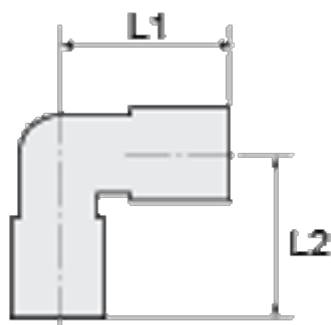

Article number: 5864303812ES

Description: Stainless steel, angle 43.038-12 ES, Ø12 - G 3/8"
cylindrical thread

Measures

af = -

L1 = 28

L2 = 26.5

NV = 21